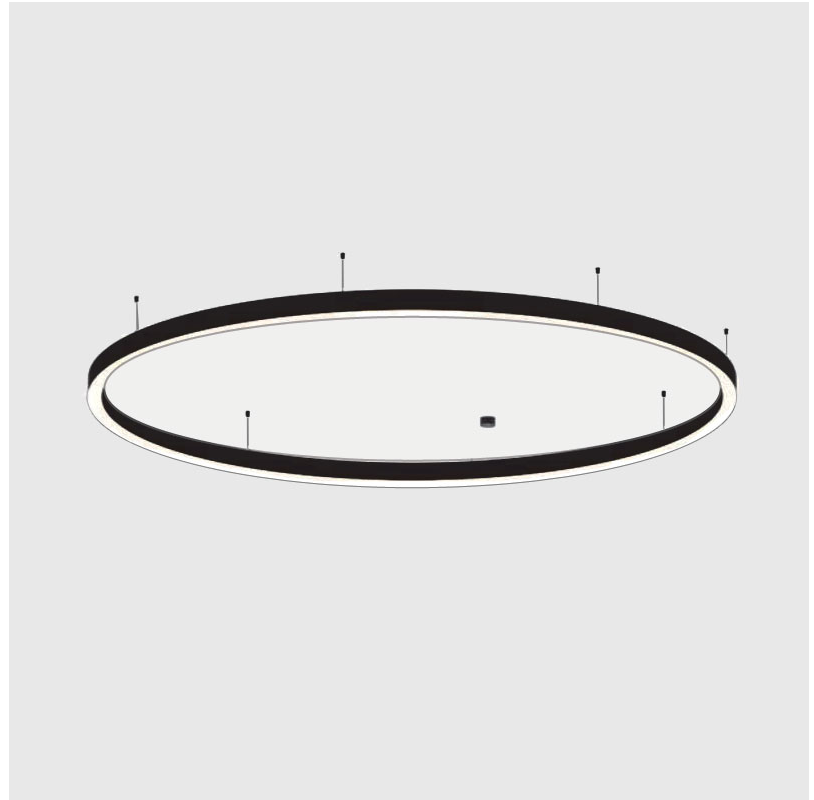

GENERAL

Series: Glorious
Subseries: Glorious Slim
Brand: Prolight
Division: Architectural
Mounting Type: Suspension
Mounting Location: Ceiling
Subcategory: Ambient

PHYSICAL

Shape: Round
Diameter (mm): 5200
Diameter (in): 204 ³/₄
Height (mm): 90
Height (in): 3 ⁹/₁₆
Max. Overall Height (mm): 2090
Max. Overall Height (in): 82 ⁵/₁₆
Light Distribution: Direct / Indirect
Weight (kg): 55.788
Weight (lbs): 123.00
Diffuser: PMMA - Opal or Micro-Prism
Fixture Finish: SSR / BKV / CWI / CRY / HAB / LAG / UFT / ITA / RUA / RUR / MIC / FTG / MYG / TWT / LOD / PUS / FRO / FUP / KIA / POP / BLS / SPG / MEY / GOH / GUM / CHC / COM / ABZ / JAG / OBR / MOS / ROR
Fixture Material: Aluminum
Cable Details: 2000mm or 6000mm Transparent Cable

ELECTRICAL

Lamp Type: LED (Zhaga Standard)
Input Wattage (W): 392 / 280
Total Output Wattage (W): 336 / 240
Dimming: Tri-Mode (Non-Dimming and Phase Dimming (120Vac only) and 0-10V Dimming)
Driver Included: Yes
Driver Location: Integrated
Driver Type: Constant Current - Universal
Driver Class: Class 2
Input Voltage (V): 120 - 277
Constant Current (MA): 350

LED

Color Temperature (°K): 3000 / 3500 / 4000
Max. Delivered Lumen (lm): 72090 / 73588 / 75090
CRI: >80 CRI
Lamp Life (hrs): 50000

OPTICAL

RATINGS AND CERTIFICATIONS

Certified By: Certified for North American Standards
IP rating: IP20