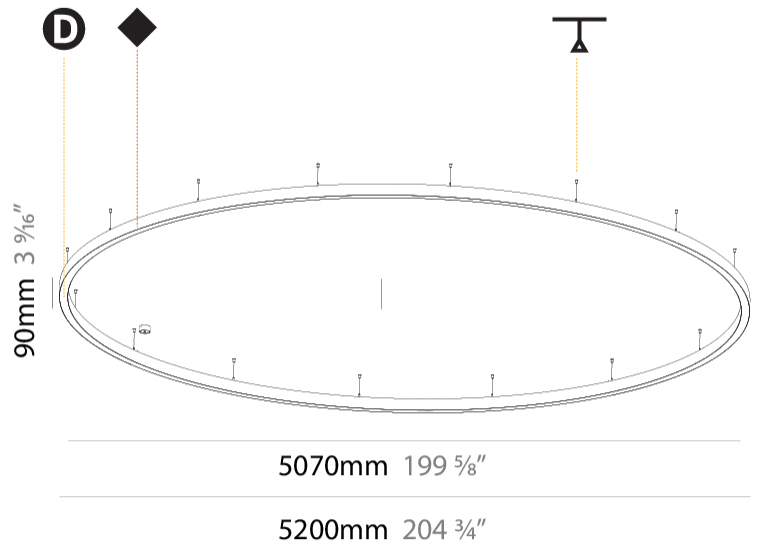

GENERAL

Series: Glorious
Subseries: Glorious Slim
Brand: Prolight
Division: Architectural
Mounting Type: Suspension
Mounting Location: Ceiling
Subcategory: Ambient

PHYSICAL

Shape: Round
Diameter (mm): 5200
Diameter (in): 204 ³/₄
Height (mm): 90
Height (in): 3 ⁹/₁₆
Max. Overall Height (mm): 2090
Max. Overall Height (in): 82 ⁵/₁₆
Light Distribution: Direct / Indirect
Weight (kg): 55.788
Weight (lbs): 123.00
Diffuser: PMMA - Opal or Micro-Prism
Fixture Finish: SSR / BKV / CWI / CRY / HAB / LAG / UFT / ITA / RUA / RUR / MIC / FTG / MYG / TWT / LOD / PUS / FRO / FUP / KIA / POP / BLS / SPG / MEY / GOH / GUM / CHC / COM / ABZ / JAG / OBR / MOS / ROR
Fixture Material: Aluminum
Cable Details: 2000mm or 6000mm Transparent Cable

ELECTRICAL

Lamp Type: LED (Zhaga Standard)
Input Wattage (W): 392 / 280
Total Output Wattage (W): 336 / 240
Dimming: Tri-Mode (Non-Dimming and Phase Dimming (120Vac only) and 0-10V Dimming)
Driver Included: Yes
Driver Location: Integrated
Driver Type: Constant Current - Universal
Driver Class: Class 2
Input Voltage (V): 120 - 277
Constant Current (MA): 350

LED

Color Temperature (°K): 3000 / 3500 / 4000
Max. Delivered Lumen (lm): 72090 / 73588 / 75090
CRI: >80 CRI
Lamp Life (hrs): 50000

OPTICAL

RATINGS AND CERTIFICATIONS

Certified By: Certified for North American Standards
IP rating: IP20